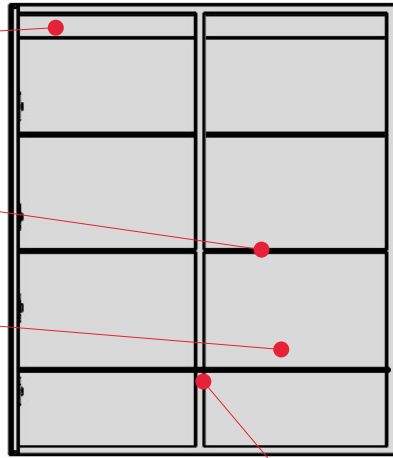

12v Driver Enclosure  
Outlet Hole / Whip  
(Back Of Cabinet Hinge Side)

6x Adjustable  
Glass Shelves

Back Wall  
Mirror

Adjustable  
Hinges

Support Column  
W/ Shelf Pin Holes

Mirror  
Side Panels

Inside Door  
Gray MDF  
Panel