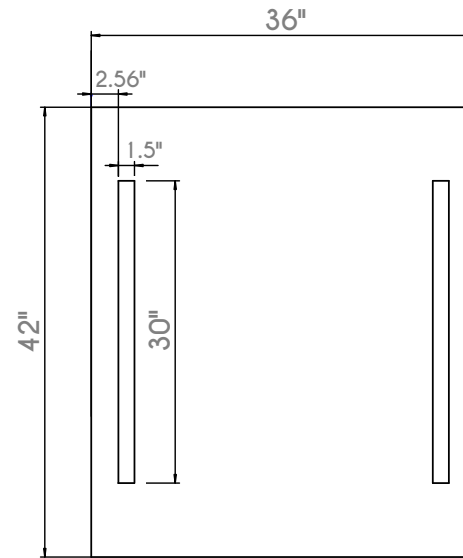

12v Driver Enclosure  
Outlet Hole / Whip  
(Back Of Cabinet Hinge Side)

6x Adjustable  
Glass Shelves

Back Wall  
Mirror

Adjustable  
Hinges

Support Column  
W/ Shelf Pin Holes

Mirror  
Side Panels

Inside Door  
Gray MDF  
Panel