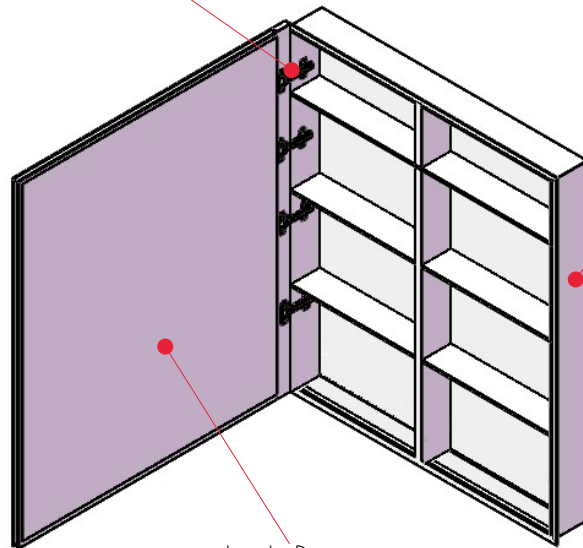

12v Driver Enclosure  
Outlet Hole / Whip  
(Back Of Cabinet Hinge Side)

6x Adjustable  
Glass Shelves

Back Wall  
Mirror

Adjustable  
Hinges

Support Column  
W/ Shelf Pin Holes

Mirror  
Side Panels

Inside Door  
Gray MDF  
Panel