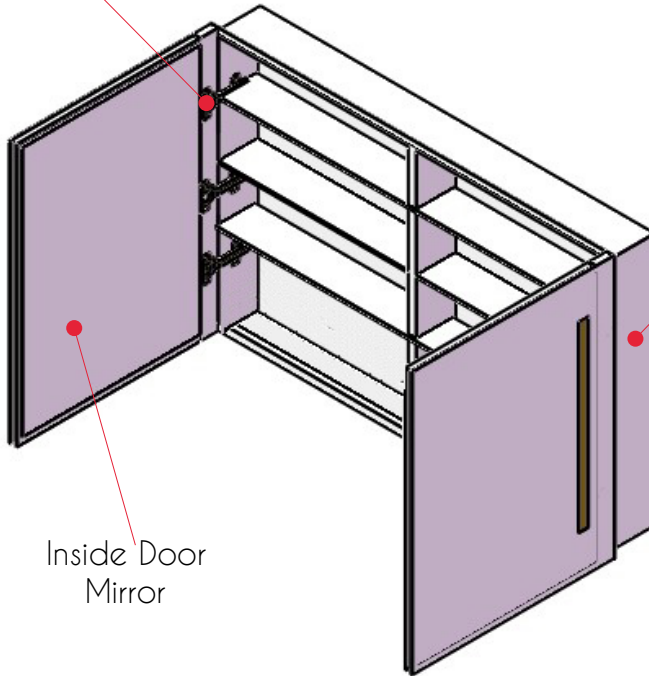

12v Driver Enclosure  
Outlet Hole / Whip  
(Back Side Towards Center)

6x Adjustable  
Glass Shelves

Back Wall  
Mirror

Support Column  
W/ Shelf Pin Holes

Adjustable  
Hinges

Inside Door  
Mirror

Mirror  
Side Panels