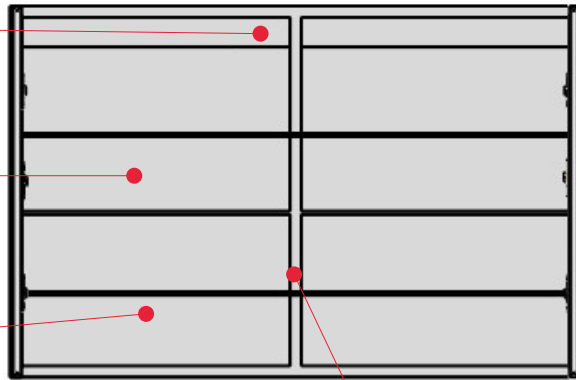

12v Driver Enclosure  
Outlet Hole / Whip  
(Back Side Towards Center)

6x Adjustable  
Glass Shelves

Back Wall  
Mirror

Support Column  
W/ Shelf Pin Holes

Adjustable  
Hinges

Inside Door  
Mirror

Mirror  
Side Panels